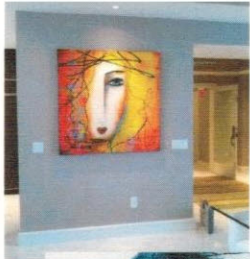

**LUCKEY
FINE ART
& FINE ART
STAGING**

MULTIES AVAILABLE IN ANY COLOR
AND ANY SIZE 60"X6", 48"X6",
36"X6", 60"X15" ETC.

**LENA LUCKEY FINE ART,
RESIDENTIAL &
COMMERCIAL FINE ART
STAGING**

**L. LUCKEY FINE ART, LLC.
954 232 8984
LUCKEYART.COM
LUCKEY@LUCKEYART.COM**